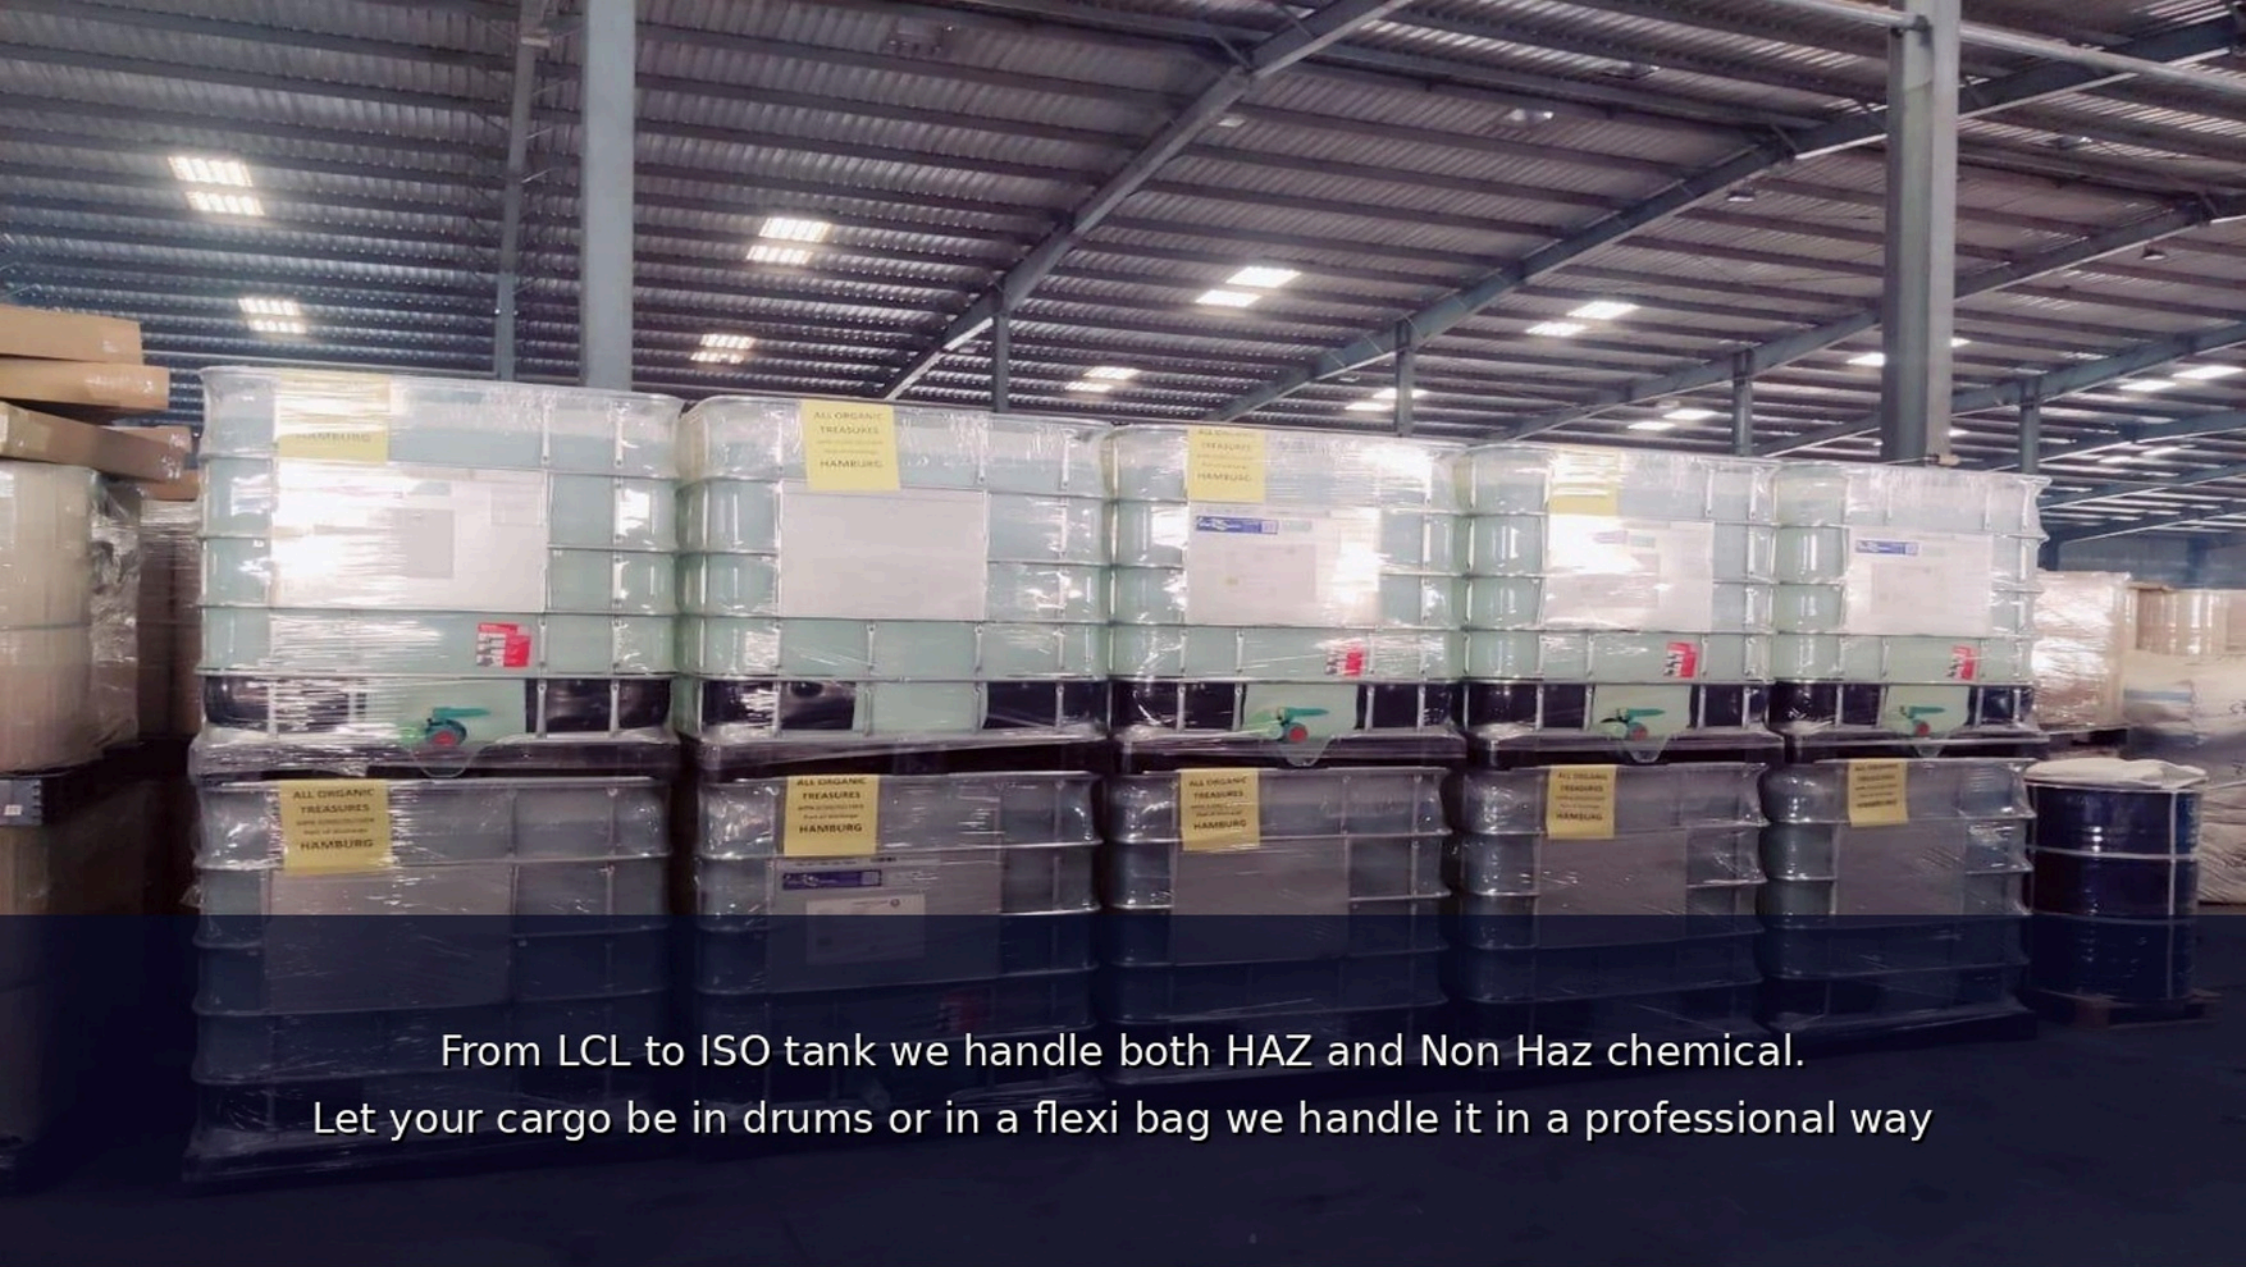

From LCL to ISO tank we handle both HAZ and Non Haz chemical.
Let your cargo be in drums or in a flexi bag we handle it in a professional way

CHEMICALS CARGO